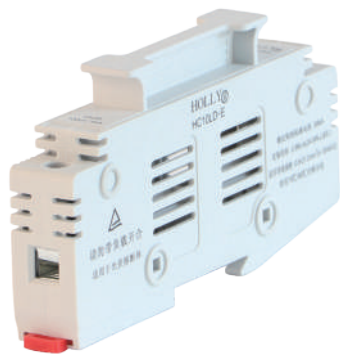

Cylindrical Fuse Holders

圆筒帽形熔断器支持件 / 底座

Model of product 产品型号	Applicable fuse link size 配装熔断体尺码	Rated voltage 额定电压 (V)	Rated current 额定电流 (A)	Safety Approvals 安全认证	Remark 备注
HC10LD-D	10*85	1500	35	TUV	

Dimensions/ 尺寸:

Unit 单位: mm

Model of product 产品型号	Applicable fuse link size 配装熔断体尺码	Rated voltage 额定电压 (V)	Rated current 额定电流 (A)	Safety Approvals 安全认证	Remark 备注
HC10LD-E	10*85	1500	35	TUV, UL	
HC10LD-F			50	TUV	

Dimensions/ 尺寸:

Unit 单位: mm

Model of product 产品型号	Applicable fuse link size 配装熔断体尺码	Rated voltage 额定电压 (V)	Rated current 额定电流 (A)	Safety Approvals 安全认证
HC141B	14X51	690	50	
		1500	15	TUV, UL

Dimensions/ 尺寸: