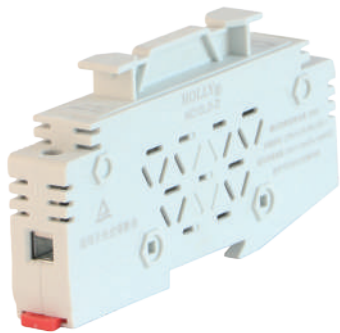

Cylindrical Fuse Holders

圆筒帽形熔断器支持件 / 底座

Model of product 产品型号	Applicable fuse link size 配装熔断体尺码	Rated voltage 额定电压 (V)	Rated current 额定电流 (A)	Safety Approvals 安全认证	Remark 备注
HC10LD-D	10*85	1500	35	TUV	

Dimensions/ 尺寸:

Unit 单位: mm

Model of product 产品型号	Applicable fuse link size 配装熔断体尺码	Rated voltage 额定电压 (V)	Rated current 额定电流 (A)	Safety Approvals 安全认证	Remark 备注
HC10LD-E	10*85	1500	35	TUV, UL	
HC10LD-F			50	TUV	

Dimensions/ 尺寸:

Unit 单位: mm

Model of product 产品型号	Applicable fuse link size 配装熔断体尺码	Rated voltage 额定电压 (V)	Rated current 额定电流 (A)	Safety Approvals 安全认证
HC141B	14X51	690	50	
		1500	15	TUV, UL

Dimensions/ 尺寸: